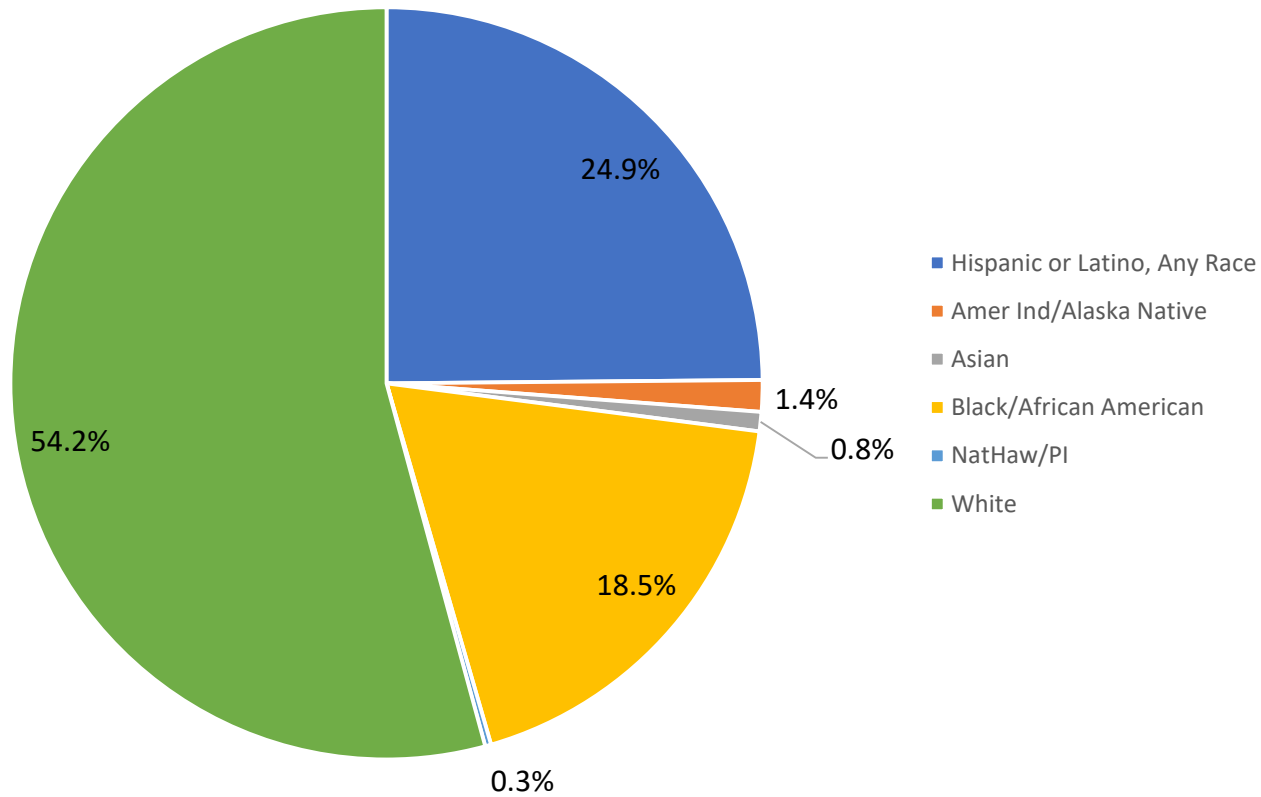

Affordable Apartments in RI Housing Portfolio: Demographic Characteristics

November 21, 2021

Affordable Apartments: Household Race & Ethnicity

Demographic Composition Across All Developments (% of Total)

Based on Developments in RIHousing Portfolio

Affordable Apartments: Household Income- All developments

AMI, Including PBCA/LIHTC Properties (% of Total)

Based on Developments in RIHousing Portfolio

Affordable Apartments: Household Income Excluding Section 8 Developments