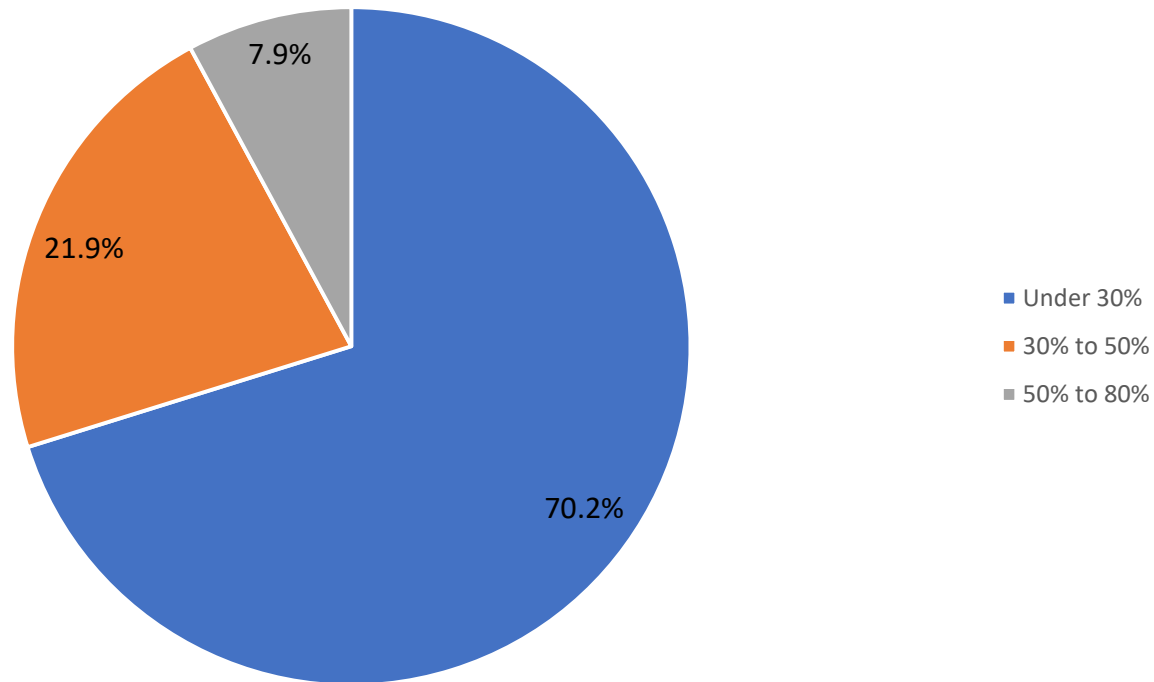

Affordable Apartments in RI Housing Portfolio: Demographic Characteristics

November 21, 2021

Affordable Apartments: Household Race & Ethnicity

Demographic Composition Across All Developments (% of Total)

Based on Developments in RIHousing Portfolio

Affordable Apartments: Household Income- All developments

AMI, Including PBCA/LIHTC Properties (% of Total)

Based on Developments in RIHousing Portfolio

Affordable Apartments: Household Income Excluding Section 8 Developments