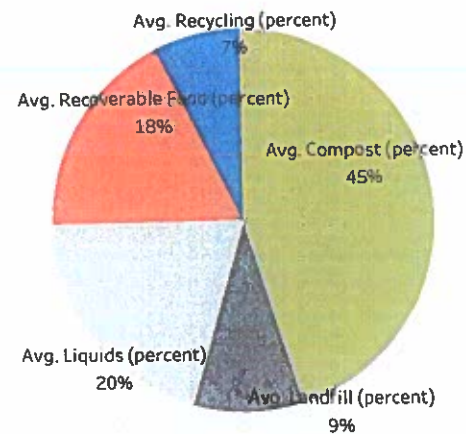

Share Table Food Recovered
 **5,287 lbs**
4,404 meals

[Check out the Measure Of Things ..](#)

Year of first food waste audit: 2024

How is your school pacing toward our goal of reducing food waste by 50% by 2030?

Current Annual Food Waste per Student (Liquids + Compost)

Where is the most waste occurring? How can we reduce it?

Estimated Current Cafeteria Waste Composition

NOTE: Cumulative calculations (e.g., Total GHG Reductions, All-Time Food Recovered) only include academic years for which there are wast..