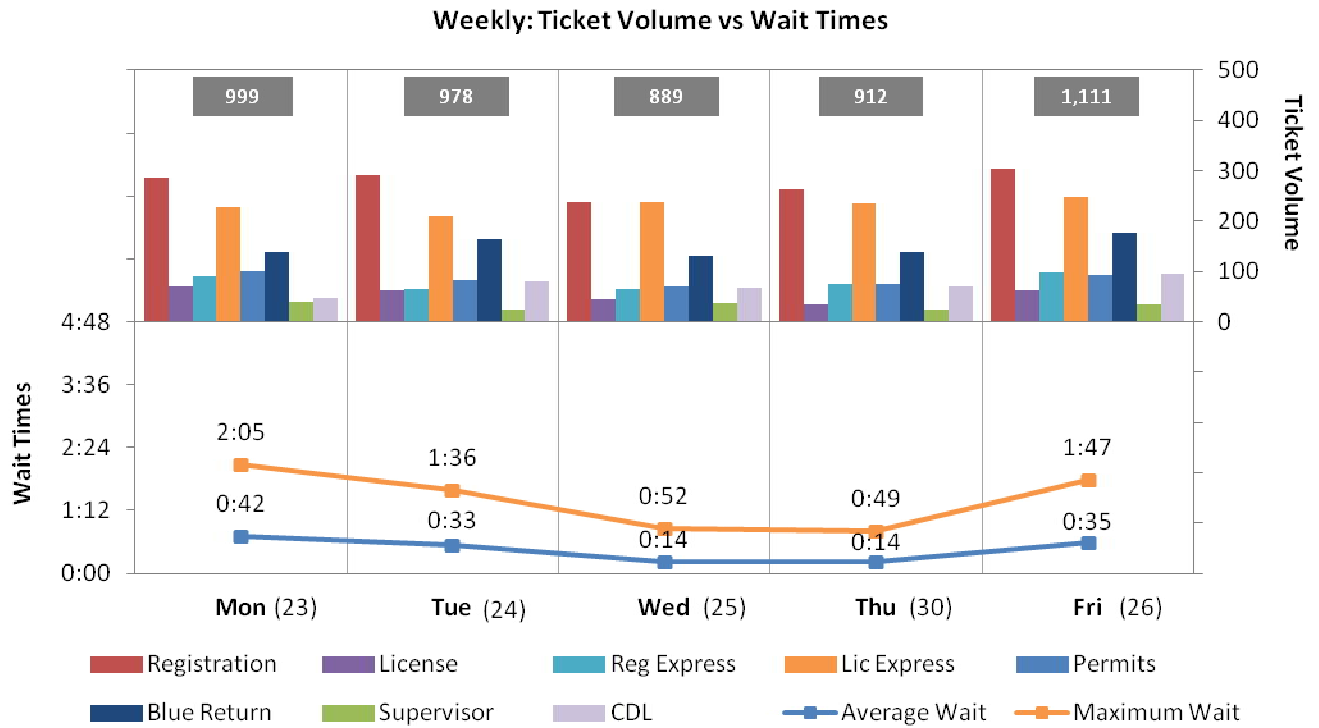

Chart One: Weekly Ticket Volume vs Wait Times (staffing is 2nd floor only, 2 CSRs in CDL)

STATE OF RHODE ISLAND AND PROVIDENCE PLANTATIONS

DIVISION OF MOTOR VEHICLES

ADMINISTRATION OFFICE

600 New London Avenue