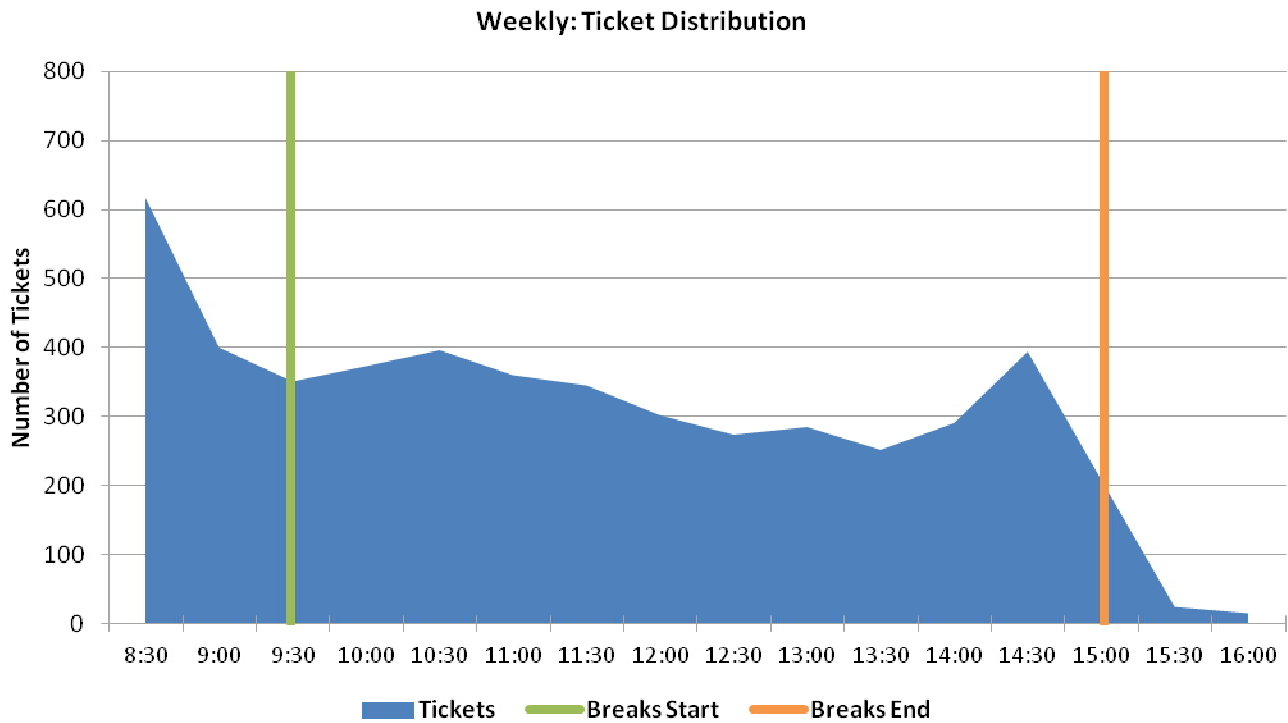

Section Two: Weekly Ticket Distribution

Chart One: Weekly Ticket Distribution