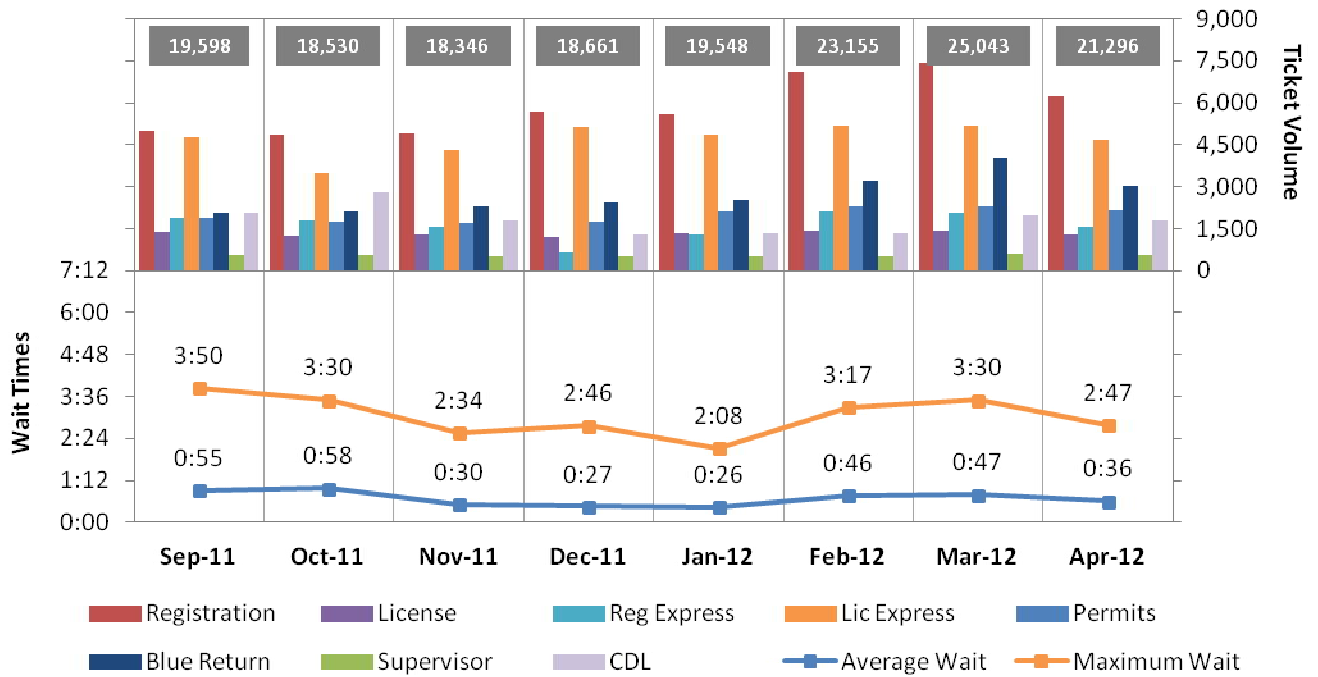

Section Three: Monthly Ticket Volume vs Wait Times

Chart One: Monthly Ticket Volume vs Wait Times

Monthly: Ticket Volume vs Wait Times

STATE OF RHODE ISLAND AND PROVIDENCE PLANTATIONS

DIVISION OF MOTOR VEHICLES